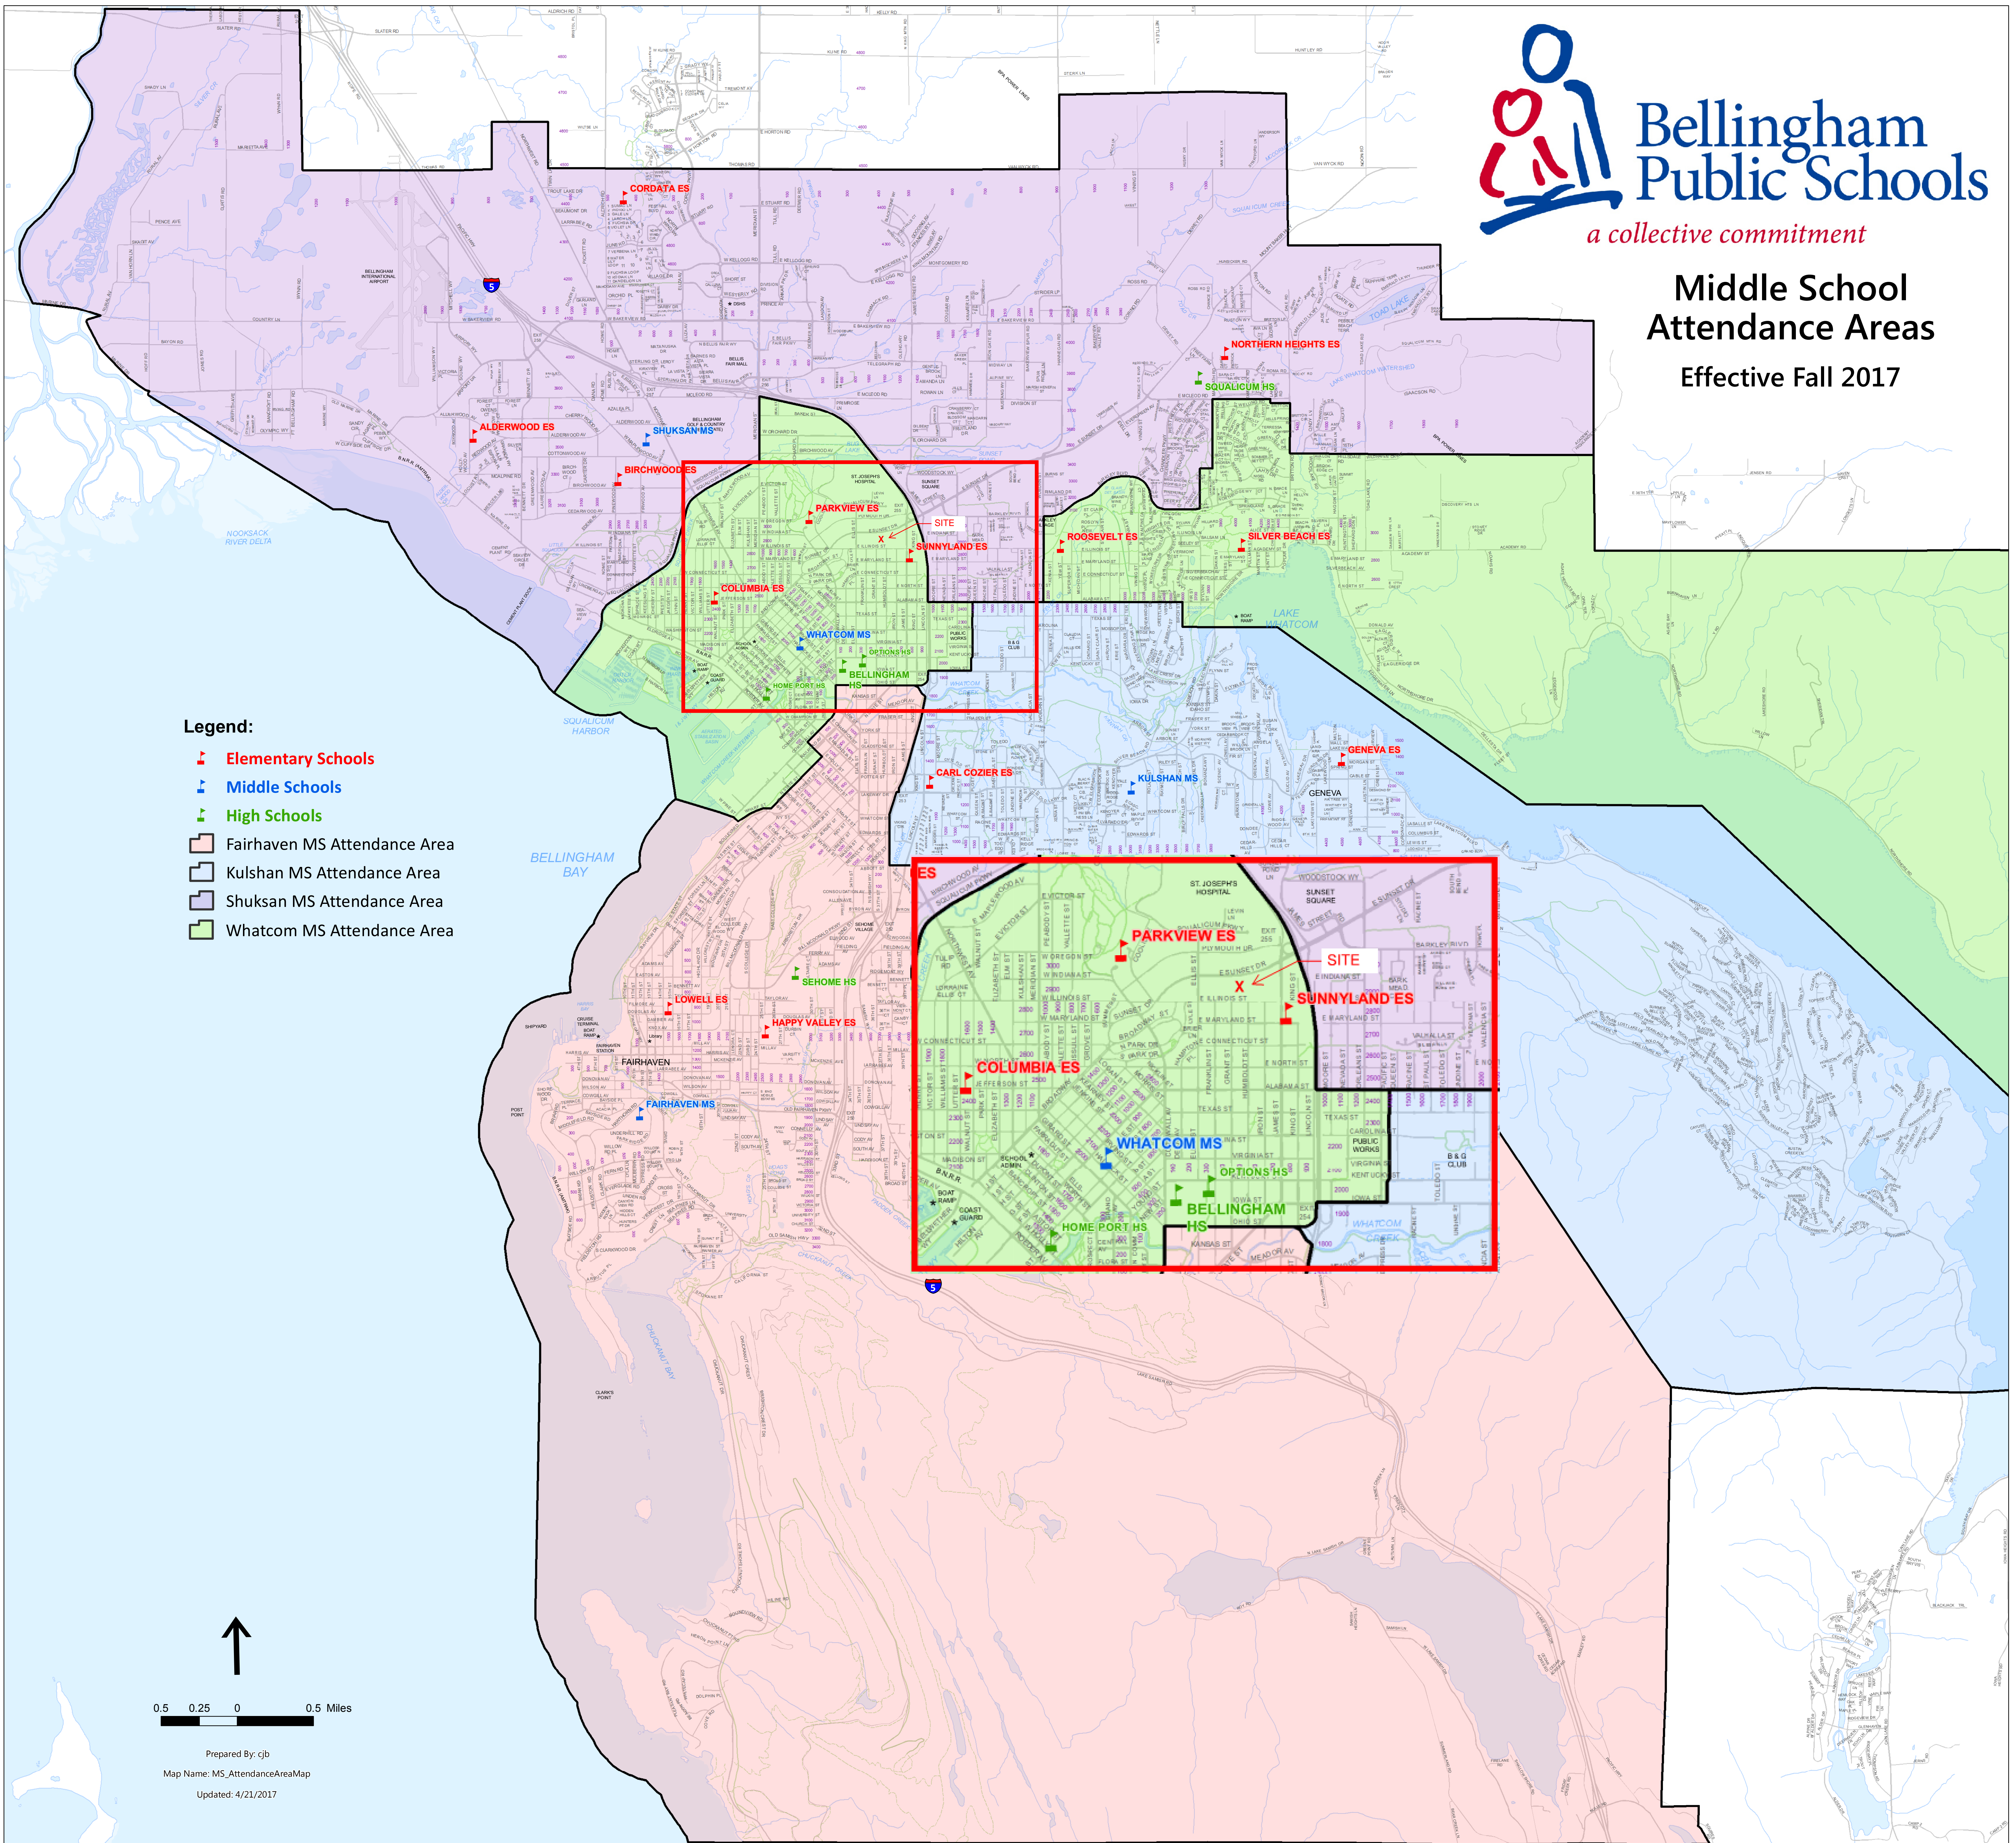

**Bellingham
Public Schools**

a collective commitment

Middle School Attendance Areas

Effective Fall 2017

Legend:

-  Elementary Schools
-  Middle Schools
-  High Schools
-  Fairhaven MS Attendance Area
-  Kulshan MS Attendance Area
-  Shuksan MS Attendance Area
-  Whatcom MS Attendance Area

0.5 0.25 0 0.5 Miles

Prepared By: cjb
Map Name: MS_AttendanceAreaMap
Updated: 4/21/2017