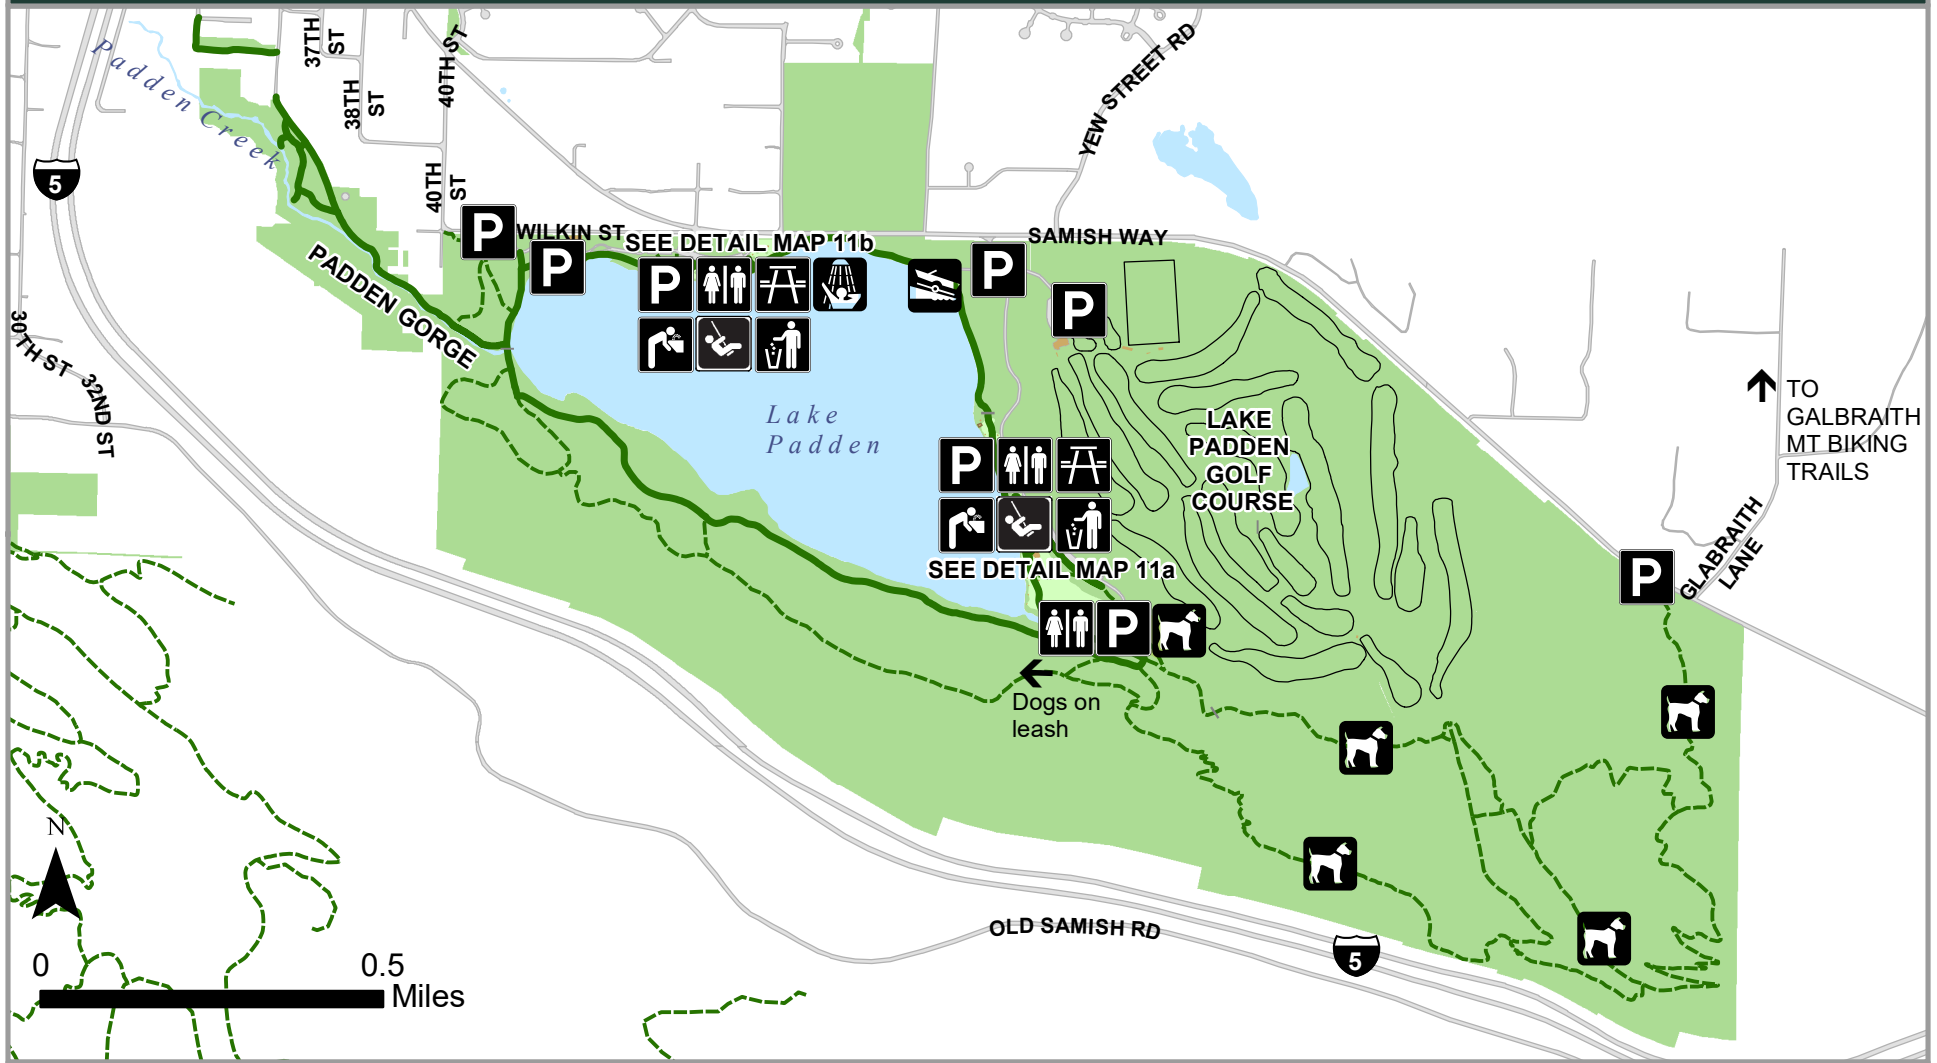

11. Lake Padden Park

 Primary Trail (6'-12' wide)
 Minor Trail (1'-3' wide)

 Parking
 Drinking fountain
 Dog off-leash area
 Playground

 Restrooms
 Picnic area
 Boat launch

 Park shelter
 Showers
 Trash Receptacle

 Dog off-leash area
 Playground
 Boat launch
 Trash Receptacle

Bellingham Parks and Recreation
 (360) 778-7000
parks@cob.org
www.cob.org