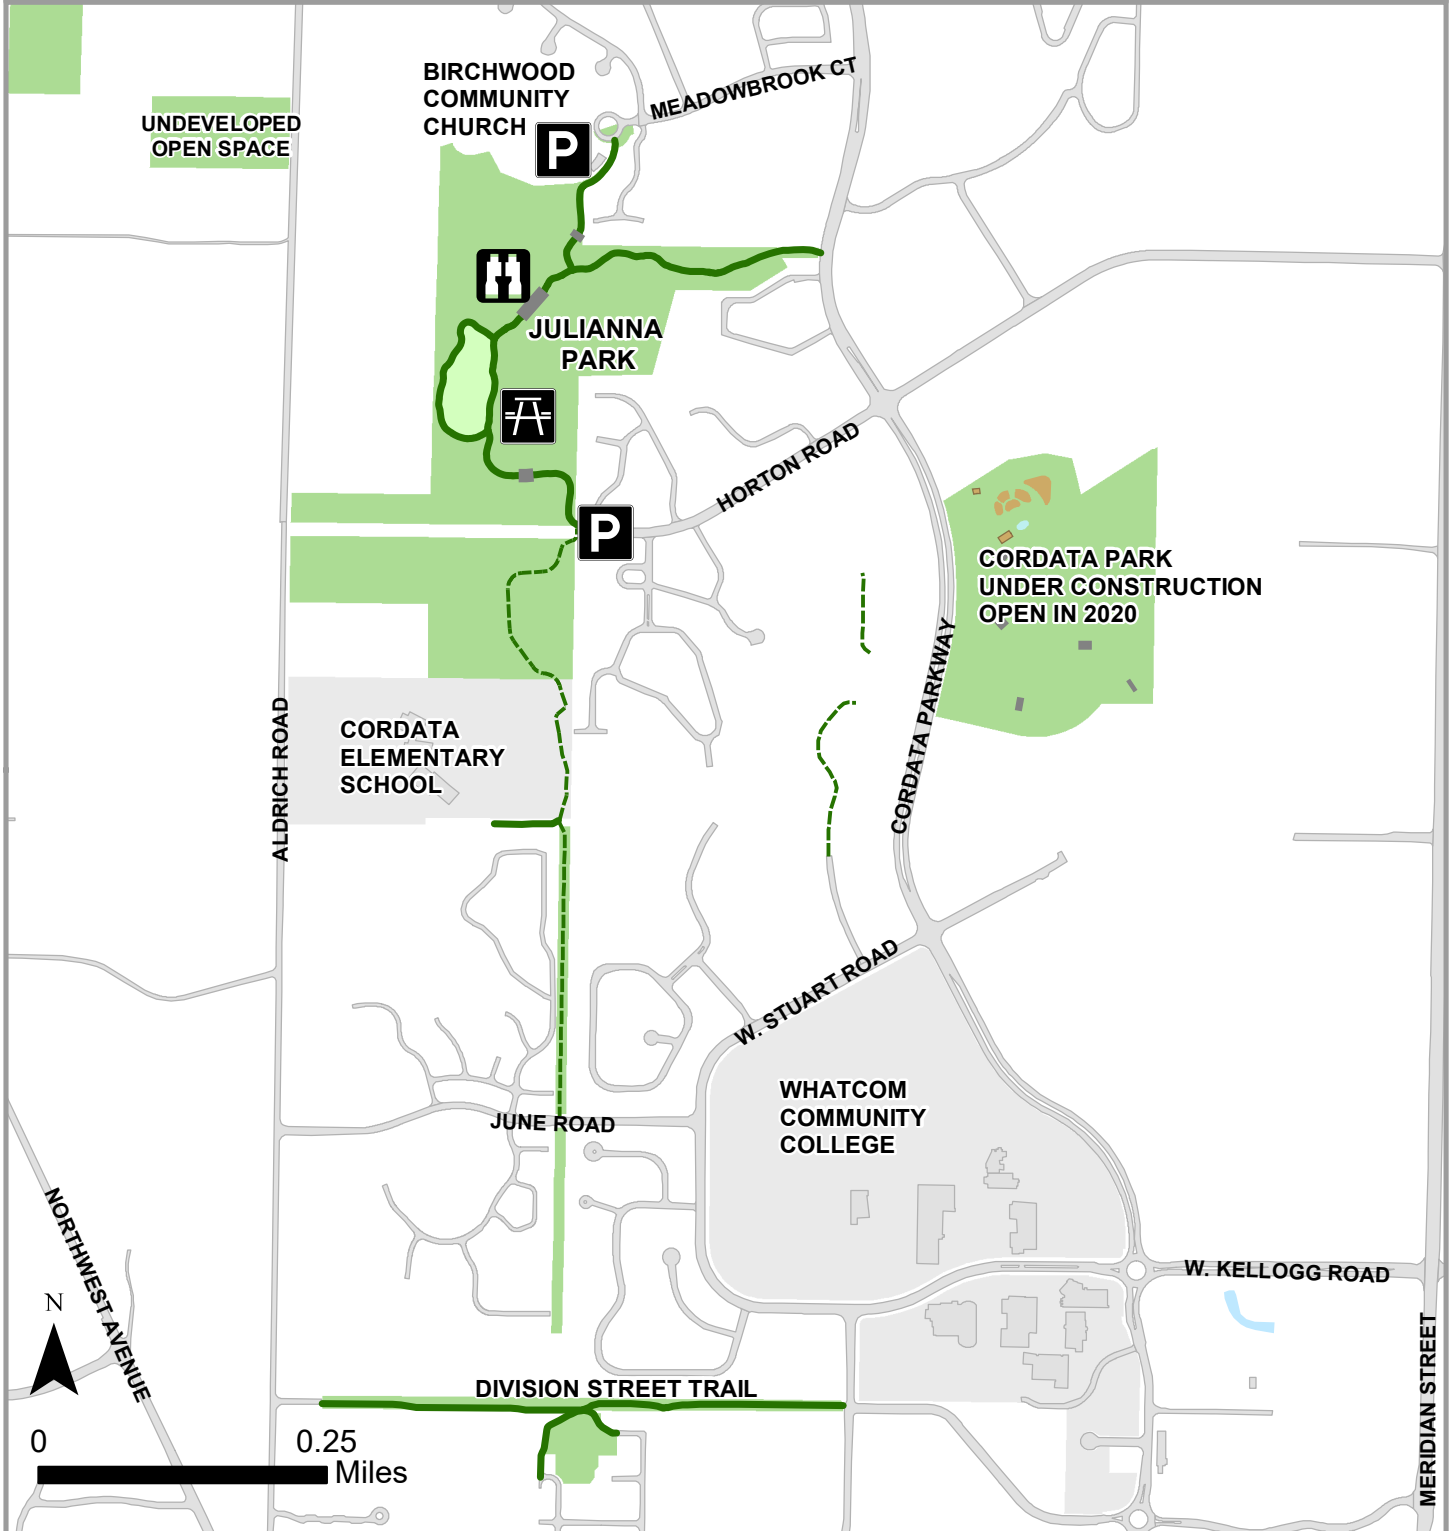

6. Cordata Trails, Cordata Park, Julianna Park

-  Primary Trail
-  Minor Trail
-  Bridges
-  Parking
-  Viewpoint
-  Picnic area

Bellingham Parks and Recreation
 (360) 778-7000
 parks@cob.org
 www.cob.org