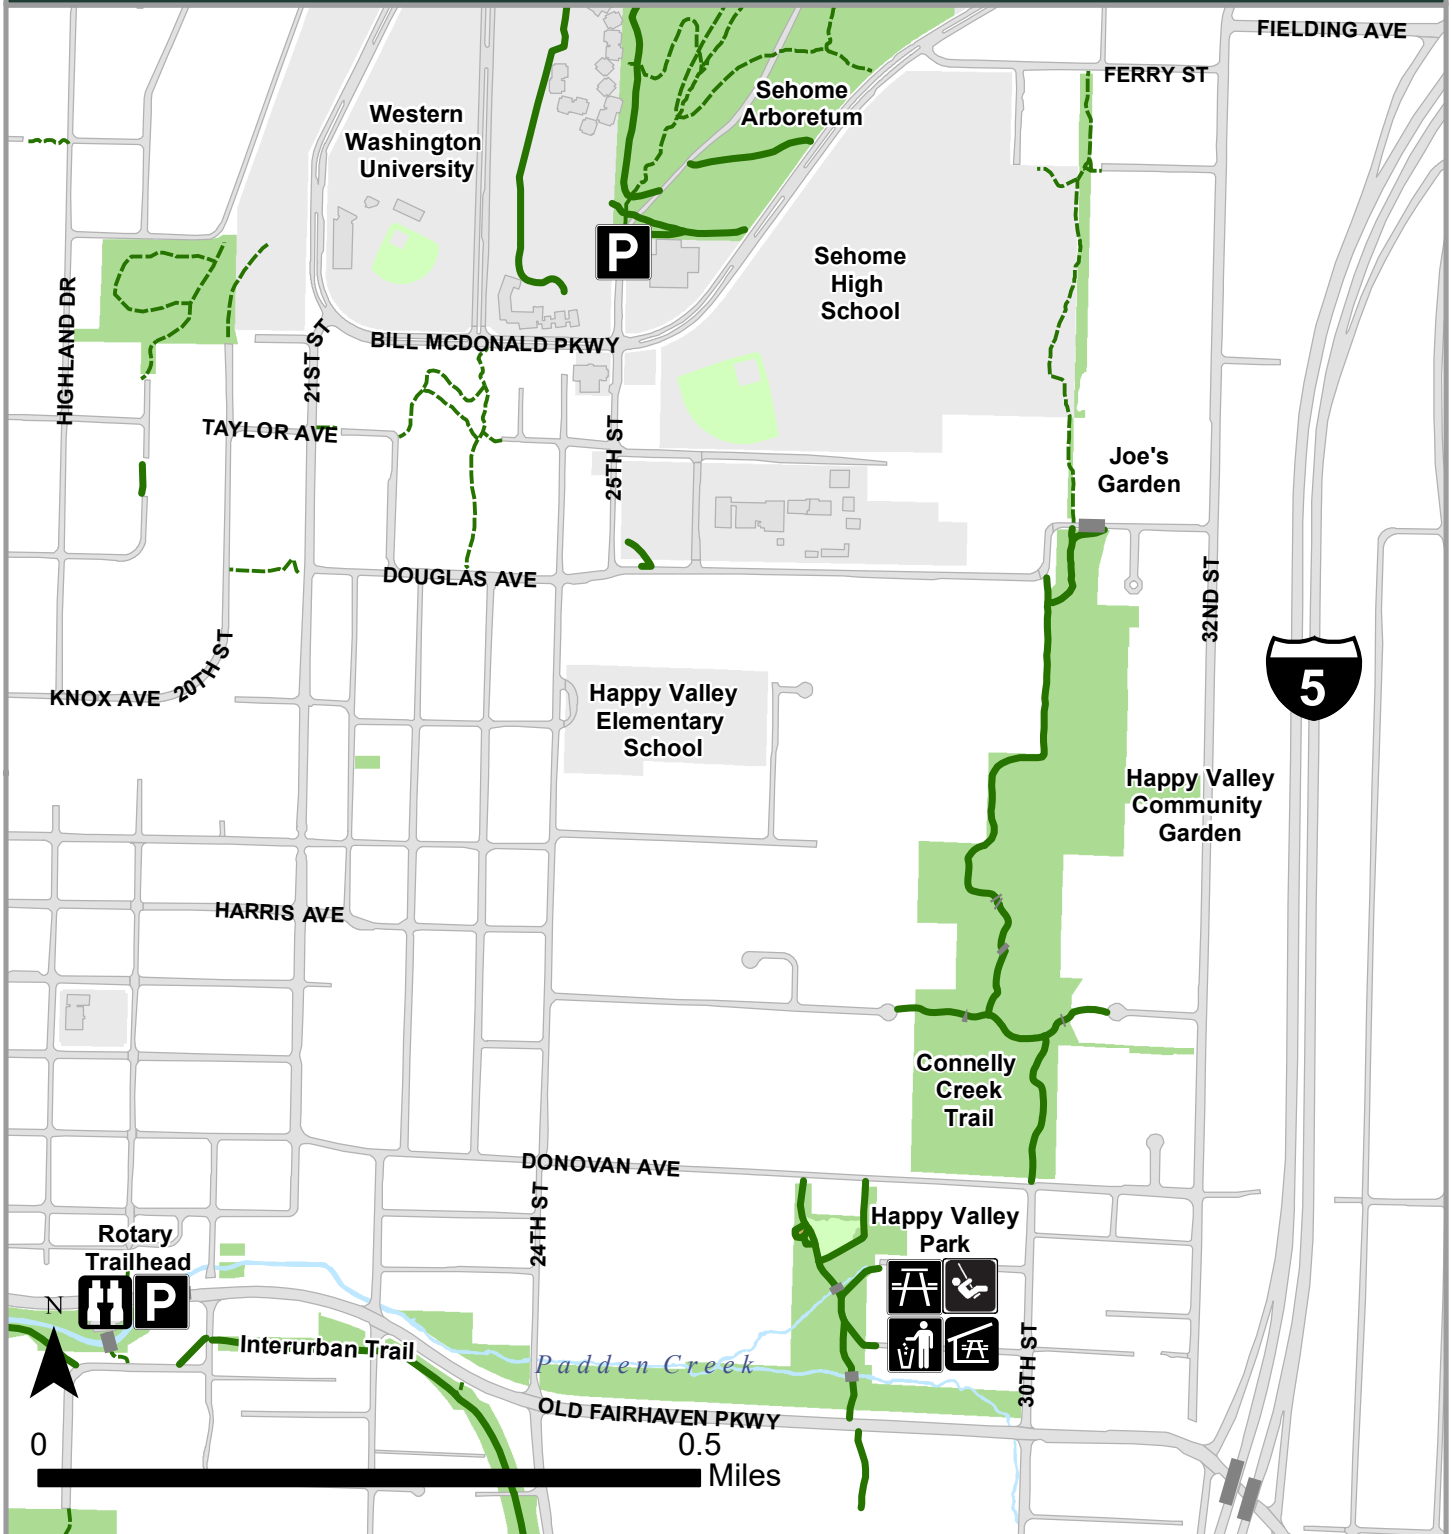

# 5. Connelly Creek Trail

- |  |               |  |            |  |             |  |                  |
|--|---------------|--|------------|--|-------------|--|------------------|
|  | Primary Trail |  | Parking    |  | Picnic area |  | Trash Receptacle |
|  | Minor Trail   |  | Playground |  | Picnic area |  | Picnic shelter   |
|  | Bridges       |  |            |  |             |  |                  |