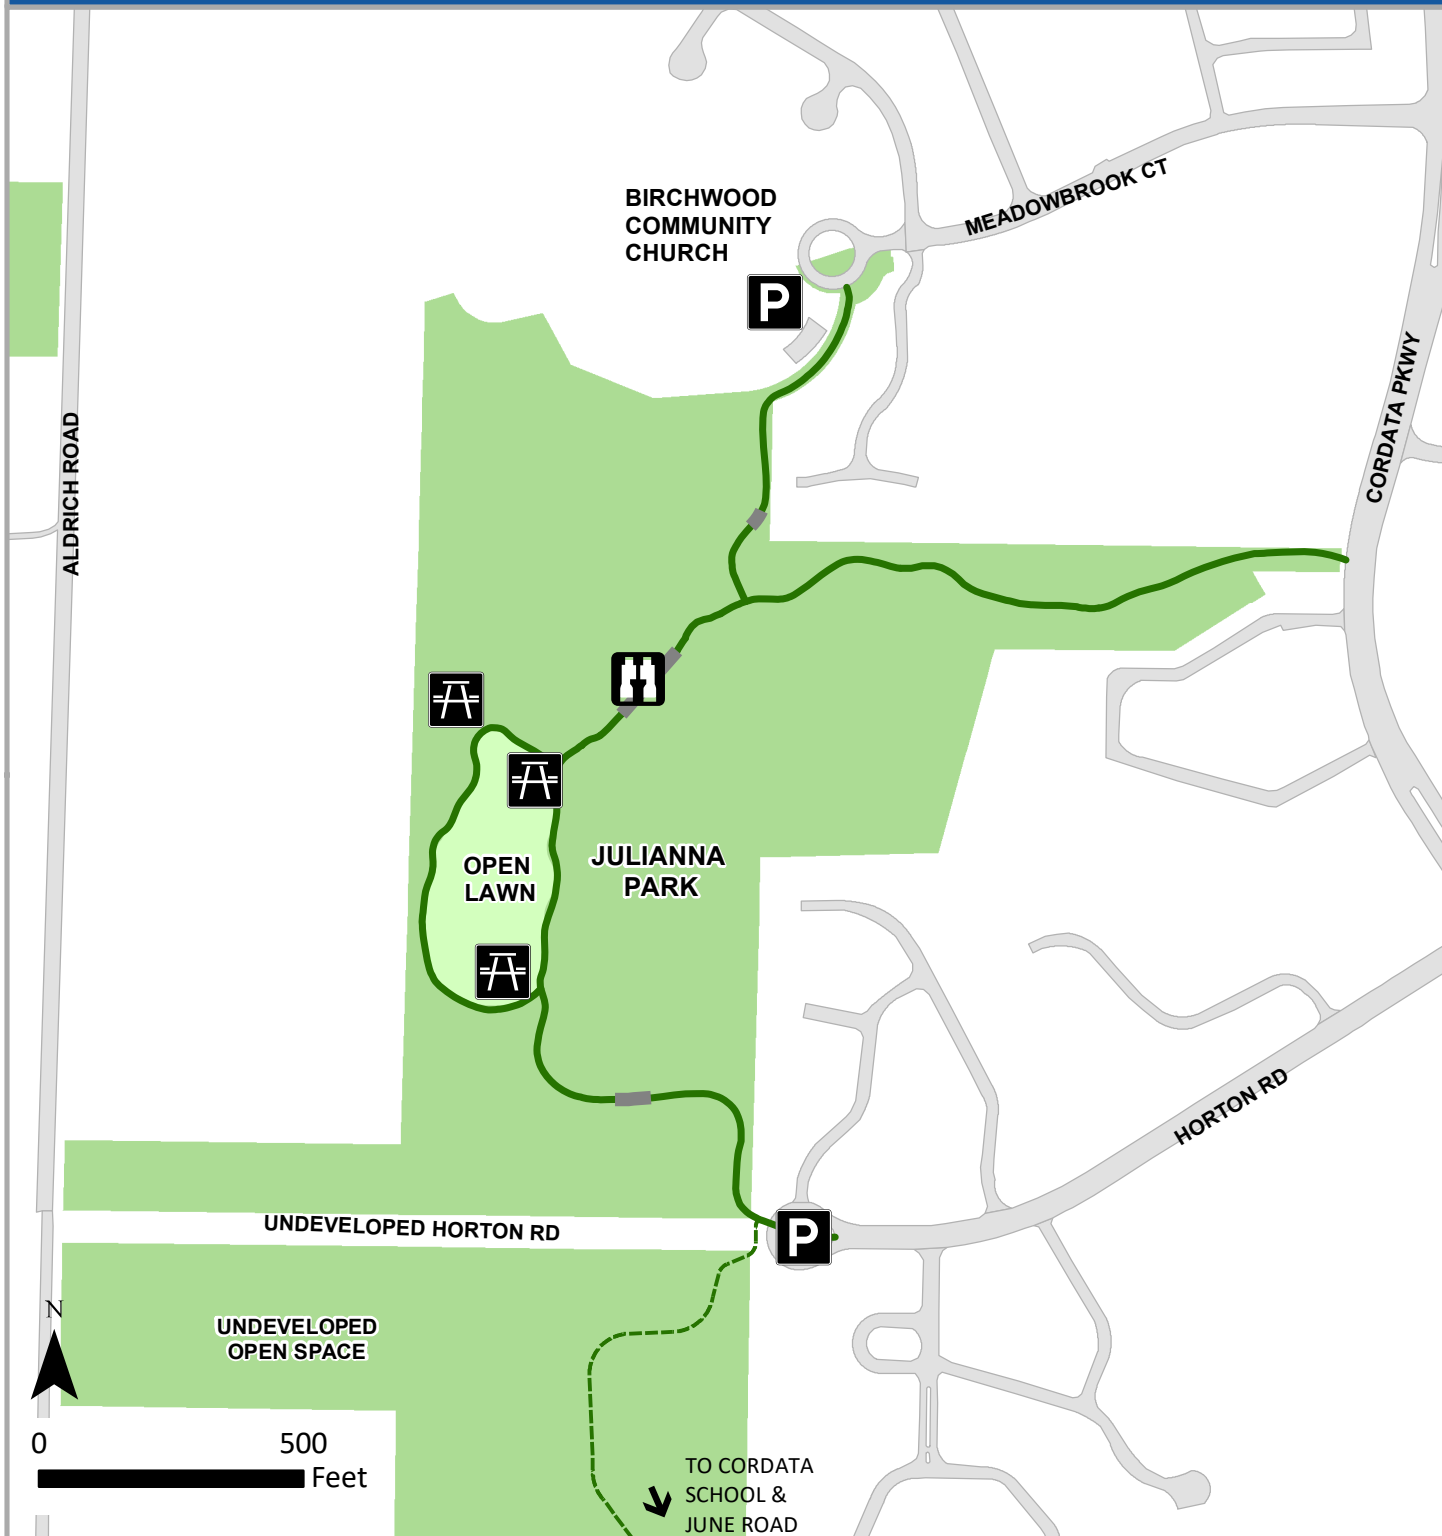

24 Julianna Park, 800 W Horton Road

-  Primary Trail
-  Minor Trail
-  Bridges
-  Parking
-  Viewpoint
-  Picnic area

Parks and Recreation Department
City of Bellingham
(360) 778-7000
www.cob.org